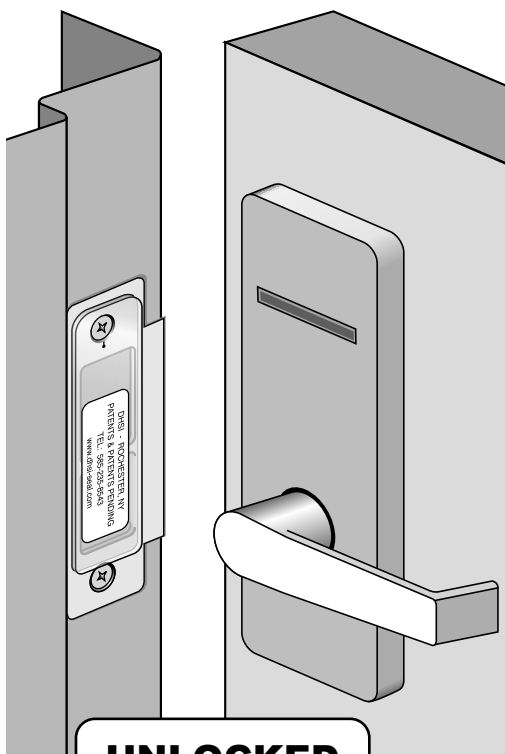

#SPC Strike Plate Cover

No Keys Needed!

- Keep doors from automatically locking during construction or while workers use a room.
- Eliminate damage to doors and locks from holding doors open with deadbolt.

UNLOCKED

**Flip Down
to cover
strike**

#SPC

**Simply
install
under
top screw**

Product as shown is dimensioned
for use with DHSI Frame Seals.

LOCKED

**Flip UP
and door
locks**

DURABLE