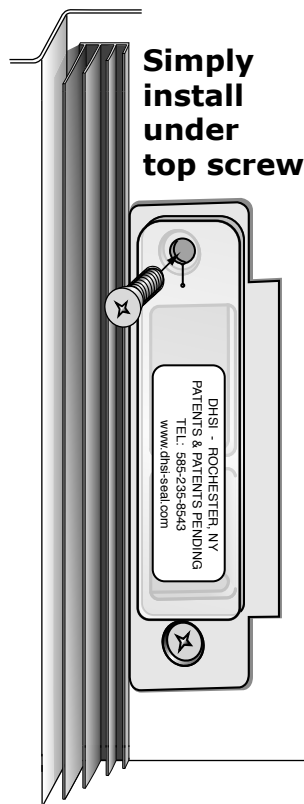

#SPC Strike Plate Cover

No Keys Needed!

- Keep doors from automatically locking during construction or while workers use a room.
- Eliminate damage to doors and locks from holding doors open with deadbolt.

UNLOCKED

**Flip Down
to cover
strike**

#SPC

**Simply
install
under
top screw**

Product as shown is dimensioned
for use with DHSI Frame Seals.

LOCKED

**Flip UP
and door
locks**

DURABLE