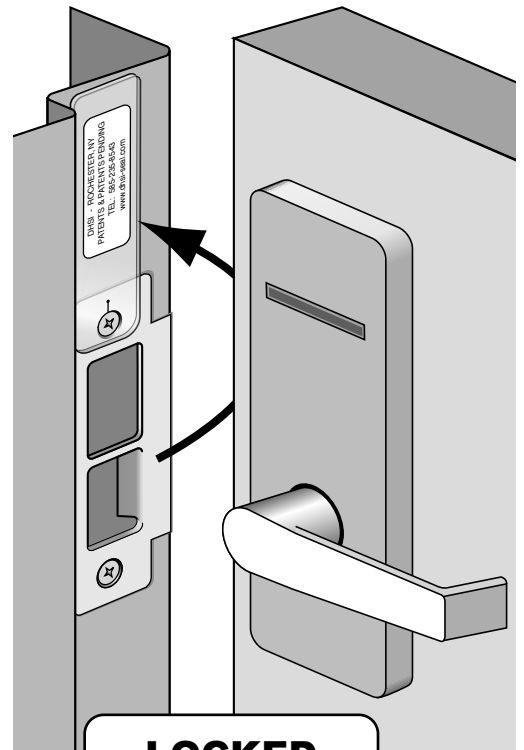

#SPC Strike Plate Cover

No Keys Needed!

- Keep doors from automatically locking during construction or while workers use a room.
- Eliminate damage to doors and locks from holding doors open with deadbolt.

UNLOCKED

**Flip Down
to cover
strike**

#SPC

**Simply
install
under
top screw**

Product as shown is dimensioned
for use with DHSI Frame Seals.

LOCKED

**Flip UP
and door
locks**

DURABLE